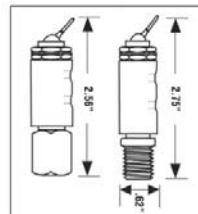

Features

- Compatible with ARO 210 type couplers
- Hardened Steel construction
- Zinc plated

Type	Type 2	Thread	Body
ARO	Plug	1/4 (F)	1/4

Item#				
23.142				Please login to see price and availability

Benefits & Application	Technical specs and Tips	Accessories & Alternate Products	Typical Installation Pictures	Need to know

Applications

Benefits

- Hardened Steel construction for strength
- Corrosion resistant for long service life
- Made precisely to standards to ensure compatibility

Navigate within the different Tabs of the product detail page to find all the relevant technical information and also, technical pictures or application pictures!

Benefits & Application	Technical specs and Tips	Accessories & Alternate Products	Typical Installation Pictures	Need to know
Item		23.142		
Type		ARO		
Body Size (In.)		1/4		
Tech Tip		Free angle fittings are designed to provide 360° of rotation and up to 75° of angle for air tool and air hose supply lines